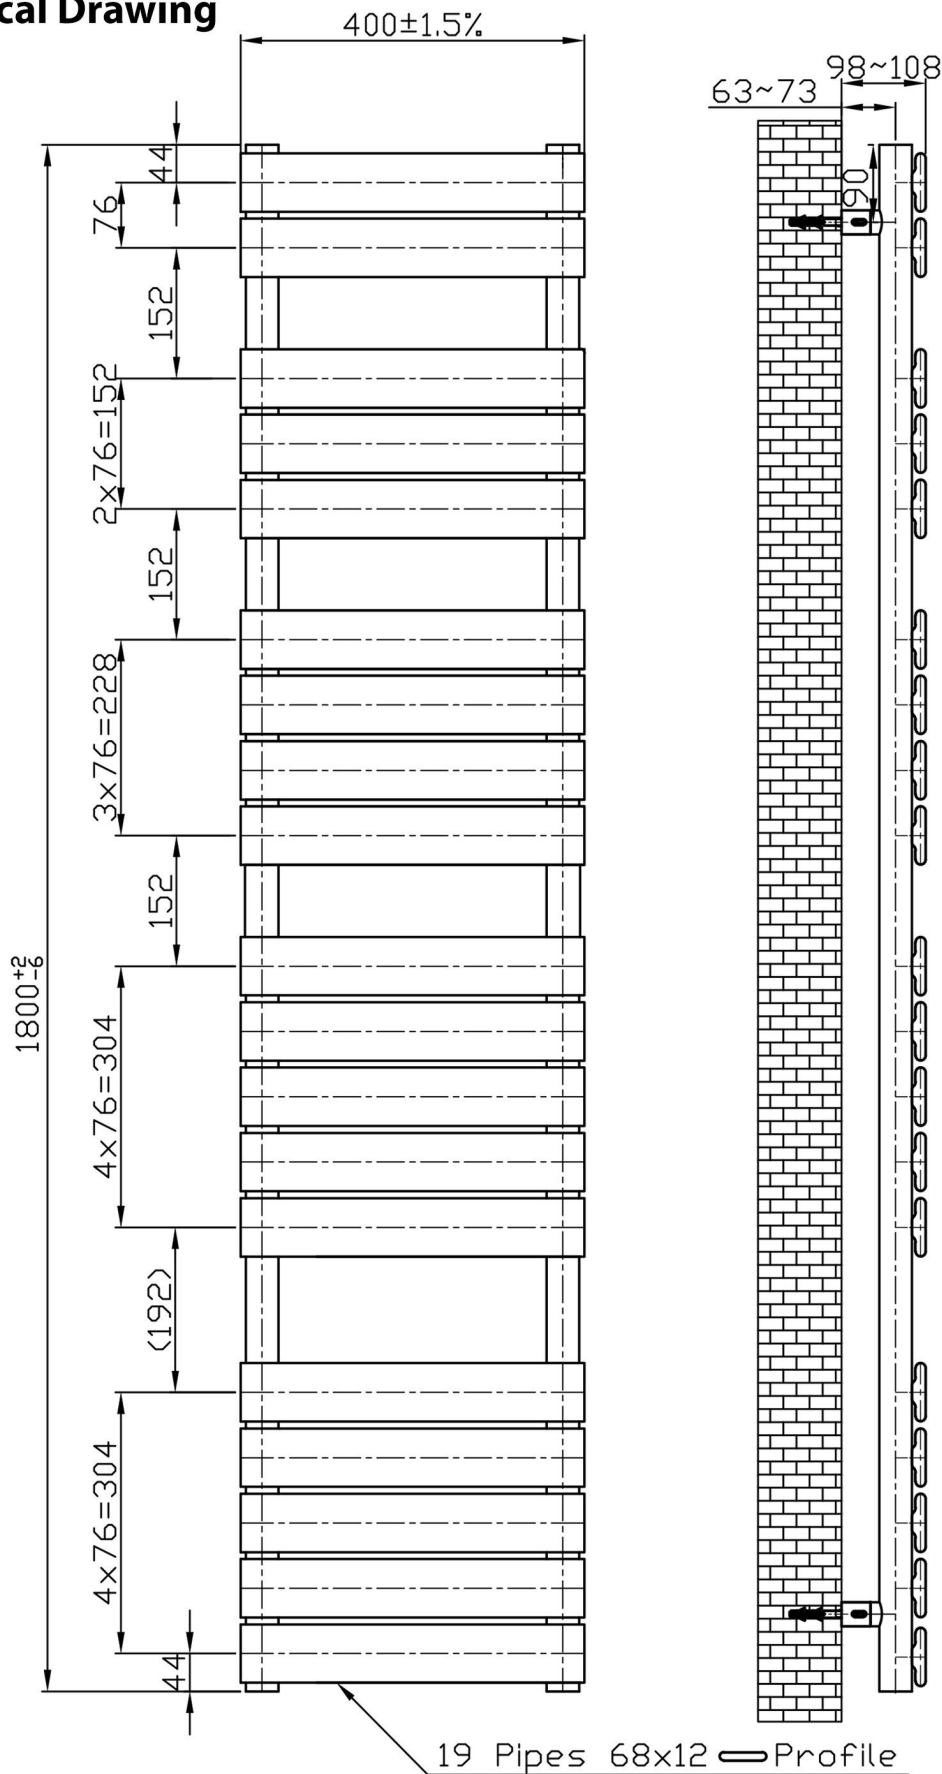

# Staverton Tube on Tube Straight 1800 x 400mm

Painted / Chrome  
 Technical Drawing

Unit:mm

**Eastbrook** 

Eastbrook Road, Gloucester GL4 3DB  
 Technical Helpline : 01452 317890  
 Mon - Fri / 8am - 5pm  
 Email : technical@eastbrookco.com