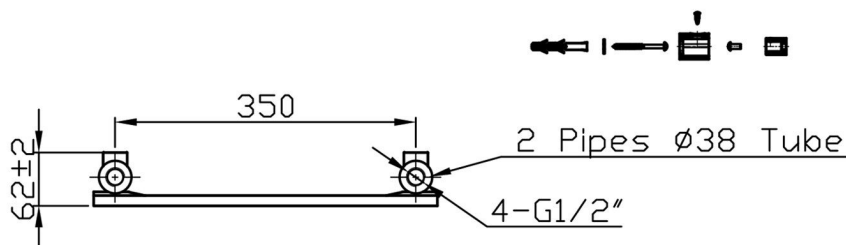

# Staverton Tube on Tube Straight 1800 x 400mm

Painted / Chrome  
 Technical Drawing

Unit:mm

**Eastbrook** 

Eastbrook Road, Gloucester GL4 3DB  
 Technical Helpline : 01452 317890  
 Mon - Fri / 8am - 5pm  
 Email : technical@eastbrookco.com